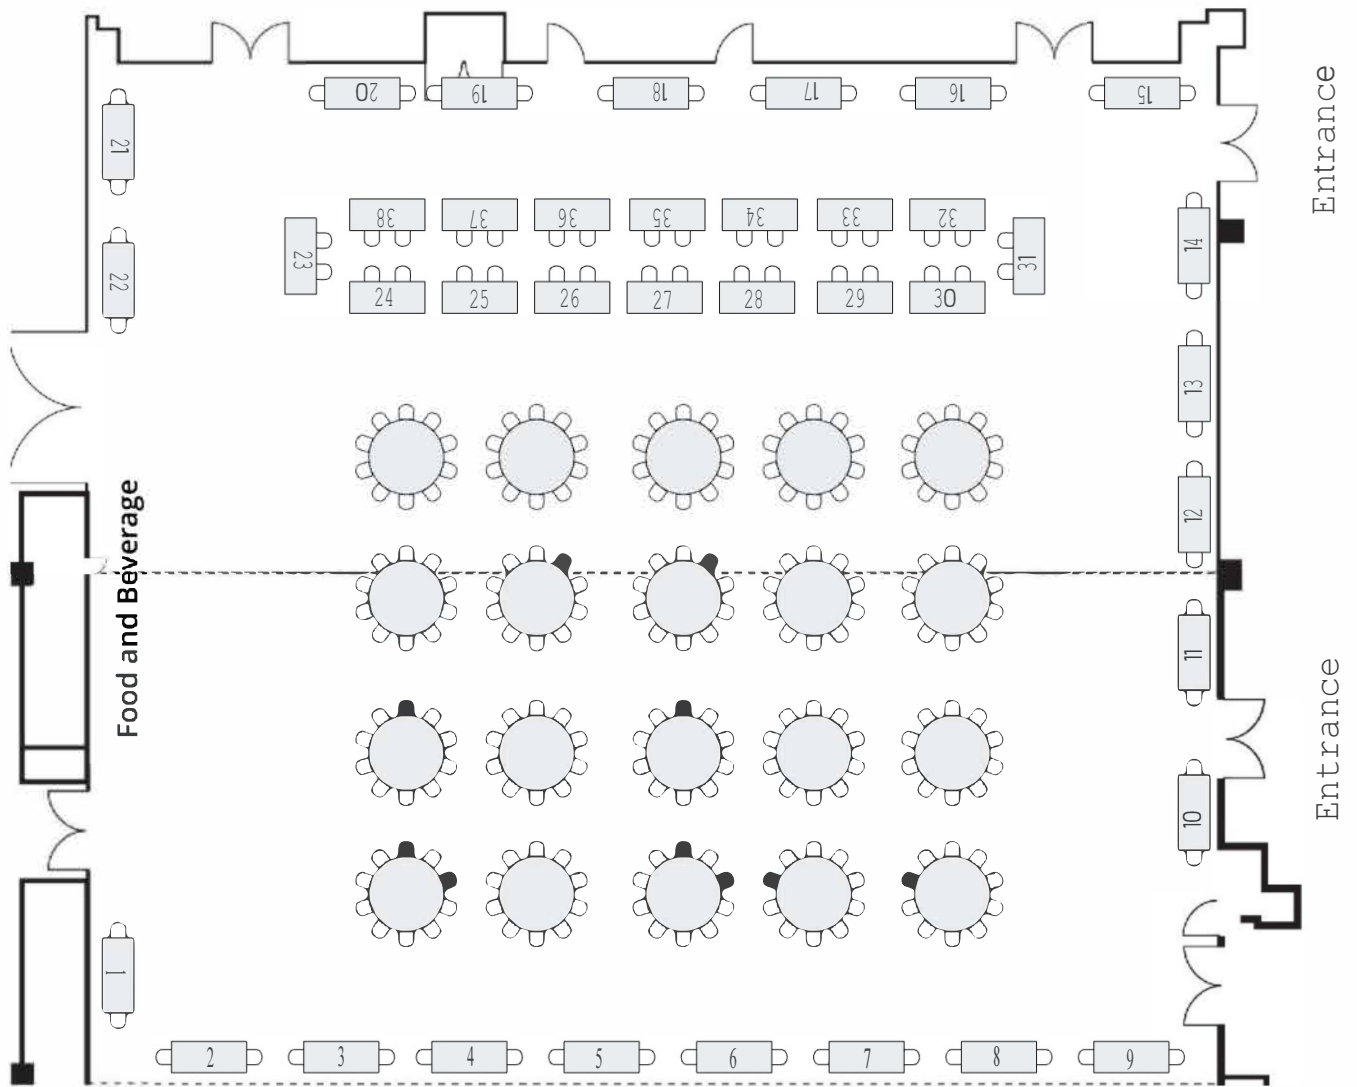

# MYRTLE BEACH RESORT & SPA AT GRANDE DUNES

10 Feet